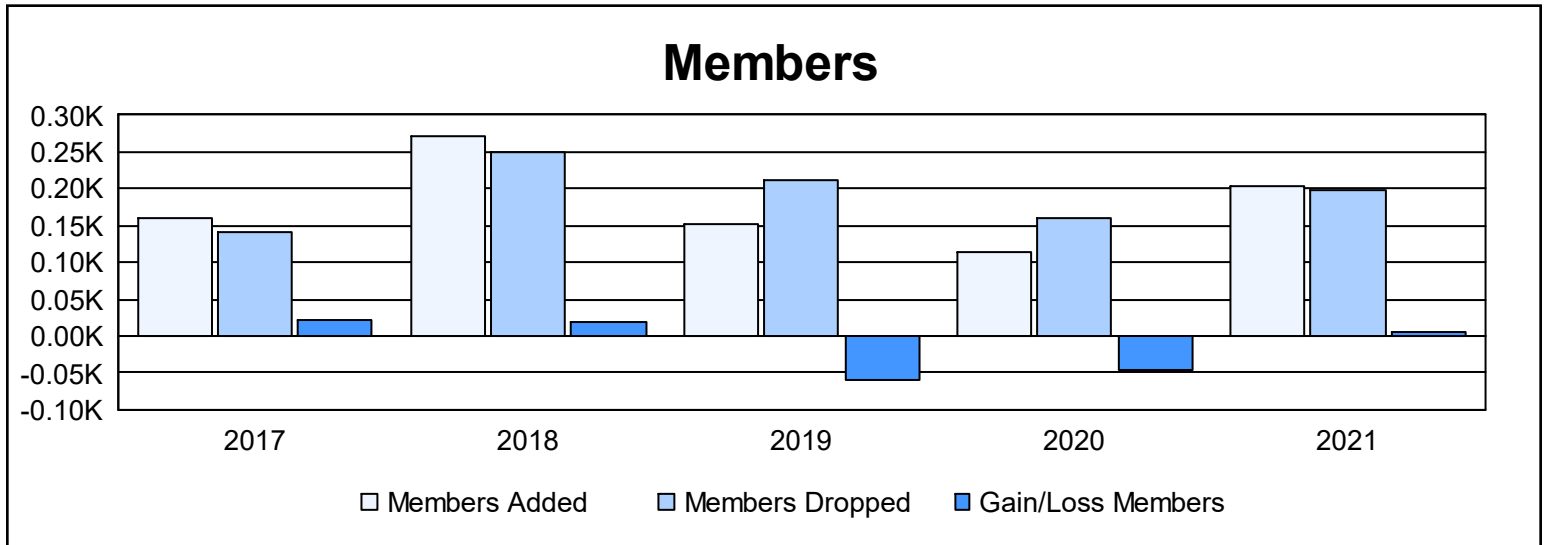

Year	New Clubs	Dropped Clubs	Gain/ Loss Clubs	New Members	Charter Members	Reinstate Members	Transfer Members	Total Member Added	Total Members Dropped	Gain/ Loss Members
2016-2017	0	1	-1	149	0	8	4	161	140	21
2017-2018	4	0	4	154	105	5	7	271	251	20
2018-2019	1	3	-2	112	24	7	10	153	212	-59
2019-2020	1	3	-2	92	17	2	2	113	160	-47
2020-2021	4	2	2	90	95	19	0	204	198	6
<b>Average</b>	<b>2</b>	<b>2</b>	<b>0</b>	<b>119</b>	<b>48</b>	<b>8</b>	<b>5</b>	<b>180</b>	<b>192</b>	<b>-12</b>

### Membership Composition June 2021 Cumulative