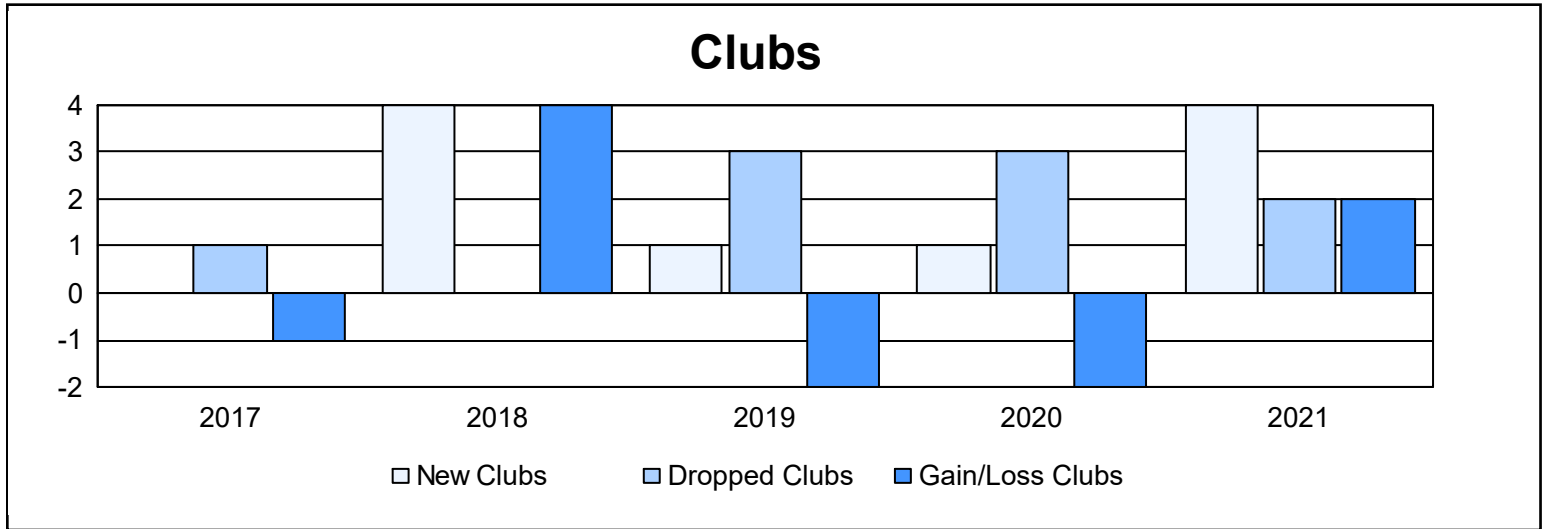

Year	New Clubs	Dropped Clubs	Gain/ Loss Clubs	New Members	Charter Members	Reinstate Members	Transfer Members	Total Member Added	Total Members Dropped	Gain/ Loss Members
2016-2017	0	1	-1	149	0	8	4	161	140	21
2017-2018	4	0	4	154	105	5	7	271	251	20
2018-2019	1	3	-2	112	24	7	10	153	212	-59
2019-2020	1	3	-2	92	17	2	2	113	160	-47
2020-2021	4	2	2	90	95	19	0	204	198	6
<b>Average</b>	<b>2</b>	<b>2</b>	<b>0</b>	<b>119</b>	<b>48</b>	<b>8</b>	<b>5</b>	<b>180</b>	<b>192</b>	<b>-12</b>

### Membership Composition June 2021 Cumulative